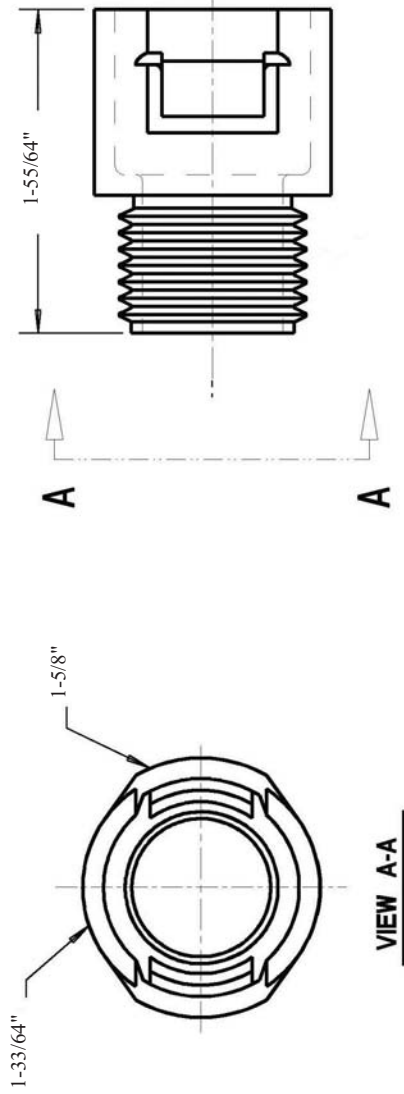

This drawing and the information contained herein are the confidential and proprietary property of Global Supply LLC

DRAWING SCALE:

STANDARD

TOLERANCES:

Unless specified otherwise, all dimensions are in inches

X.XXX +/- 0.005
 X.XX +/- 0.010
 X.X +/- 0.010

DRAWN BY: L.CLARY

APPROVAL

LJA

DATE:

Apr 17, 2015

DESCRIPTION:

Coupling, 1in Dia, Plenum, Tab Snap-On Connection

PART NUMBER:

SCA340F

MATERIAL:

KYNAR 710

FINISH:

FCSM No.

67012

ECCN